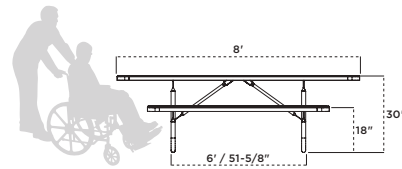

BT238-V6 6' Extra Heavy-Duty Bolt-thru Rectangular Table, green diamond pattern, black frame

BT238 | EXTRA HEAVY-DUTY BOLT-THRU TABLE

- Available in 6' and 8' lengths
- Thermoplastic finish with powder coated frame
- 2-3/8" O.D. all bolt together walk-through frame
- 1" O.D. brace
- All stainless steel hardware
- Portable and/or surface mount
- See page 99 for color options and 98 for patterns

6 FOOT	8 FOOT
BT238-V6	BT238-V8
BT238-VR6	BT238-VR8
BT238-P6	BT238-P8
BT238-PR6	BT238-PR8
BT238-FV (frame only)	BT238-FV (frame only)
BT238H