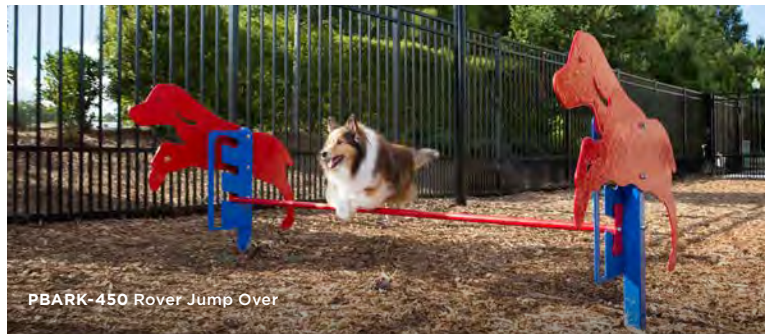

PBARK-400 King of the Hill

PBARK-450 Rover Jump Over

UNLEASHED

Request a copy of Unleashed, a research-based guidebook developed by PlayCore to help communities plan, fund, build, and advocate for dog parks!

<https://www.playcore.com/programs/unleashed>