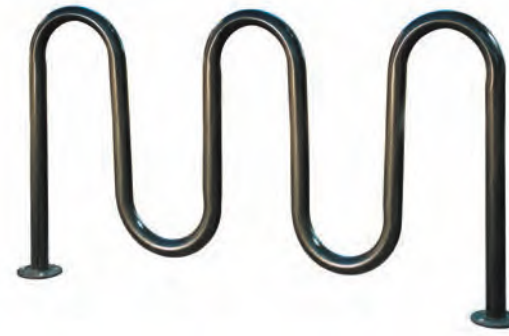

5805SM Contemporary 5 Loop Bike Rack, surface mount