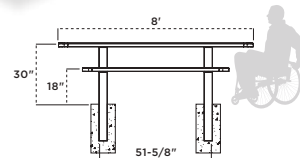

6 FOOT	8 FOOT	ADA 8 FOOT
349-V6	349-V8	349H-V8
349-P6	349-P8	349H-P8
349-VR6	349-VR8	349H-VR8
349-PR6	349-PR8	349H-PR8