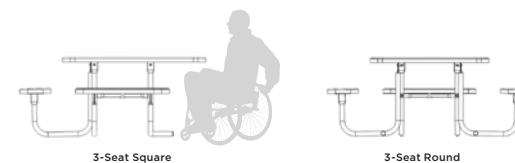

3-Seat Square

3-Seat Round