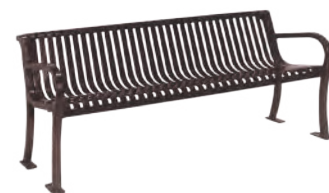

- Perforated metal
- Rolled corners
- 5/8" diameter punched pattern
- 14-gauge sheet steel

W | WAVE

- 12-gauge sheet steel

FB | FIESTA

- 12-gauge sheet steel

S | SLAT

- 12-gauge sheet steel

HS | HORIZONTAL SLAT