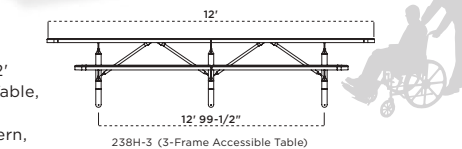

238H-3-V12 12' ADA Shelter Table, portable, red diamond pattern, black frame