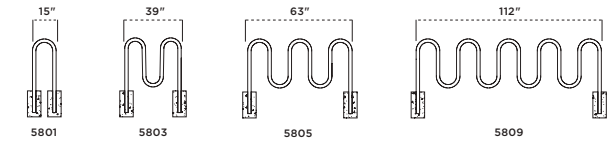

5800 | CONTEMPORARY LOOP BIKE RACK

- 1, 3, 5, 9, 11, and 13 loop options
- 2-3/8" O.D. steel tubing
- Available as hot-dip galvanized or optional powder coated finish
- Inground (S) or surface mount (SM)
- See page 99 for color options

1 LOOP 1'3" 2 bikes	3 LOOP 2'3" 5 bikes	5 LOOP 5'3" 7 bikes	9 LOOP 9'3" 11 bikes	11 LOOPS 11'3" 13 bikes
5801	5803	5805	5809	5811