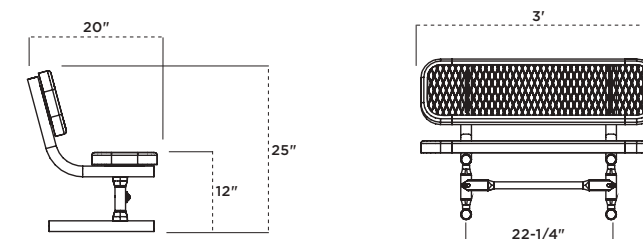

940P-P6-BB 6' Buddy Bench, blue with black frame, original font, friends icon

940 | BUDDY BENCH

- Available in 6' or 8'
- Perforated Game Pattern (featuring tic-tac-toe and chess/checkers perforated seat designs)
- Portable (P), inground (S), or surface mount (SM)
- Thermoplastic finish (seat and back) with powder coated frame
- 1" O.D. Brace (portable frame only)