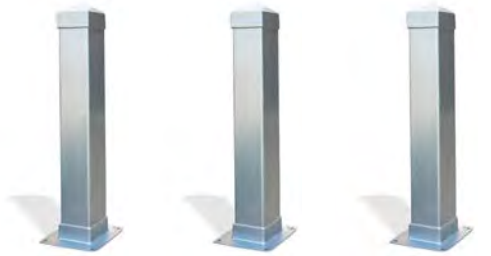

2023/2024 | HUNTINGTON BOLLARD

- 6" width
- Available in 3' and 4' heights
- Powder coated finish
- Surface mount (SM) or inground (S)
- See page 99 for color options

	3 FOOT	4 FOOT
6" width	2023	2024