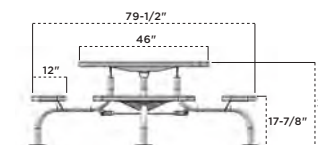

369SM-V Square Span Leg Table, black diamond pattern, black frame