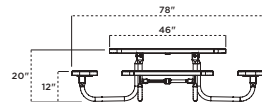

G357 46" Preschool Table, green planks, galvanized frame

357 | 36" PRESCHOOL TABLE

- 1" O.D. all bolt together frame with 1" O.D. brace
- Walk through design
- All zinc plated hardware
- Features high density polyethylene planks with galvanized or powder coated frame
- Seats are 9-1/4" x 36" and table top is 24" x 36"
- Portable

GREEN PLANKS   **RED & GREEN PLANKS**

357-G   357-MC
G357   G357-MC