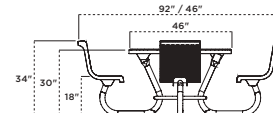

230-RDPC-46 46" Round Contour Table, brown perforated pattern, brown frame

230 | ROUND CONTOUR TABLE

- 46" table top with a standard 1-9/16" dia. umbrella hole
- Thermoplastic finish with powder coated frame
- 2-3/8" O.D. all bolt together walk-through frame
- All stainless steel hardware
- Portable and/or surface mount
- See page 99 for color options and 98 for patterns

46" TABLE	46" 3-SEAT TABLE
230-RDVC46	230H-RDVC46
230-RDPC46	230H-RDPC46