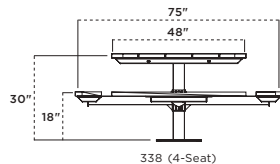

338 | 48" SINGLE PEDESTAL TABLE

- 48" table with umbrella hole diameter 1-9/16" I.D.
- ADA accessible with 2-seat or 3-seat inground option
- 4" x 4" all MIG welded frame with 2-7/8" O.D. round support arms
- Powder coated frame
- All zinc plated hardware
- Inground (S) or surface mount (SM)
- See page 99 for frame color options and 97 for plank color options

4-SEAT

- 338-U48
- 338-PT48
- 338-T48
- 338-R48