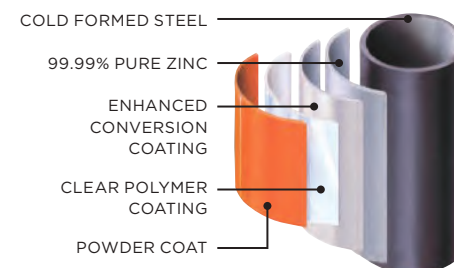

STANDARD POWDER COAT

- Uniform coating
- Durability
- High-quality
- Attractive finish

HOT-DIP GALVANIZED

- Galvanized both inside and out
- Superior four-layer adhesion bond
- Excellent abrasion resistance
- Provides cathodic protection to the underlying steel
- Increases the useful life of steel