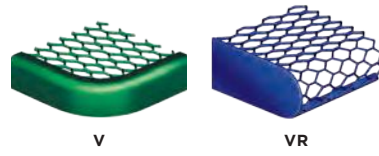

DIE FORMED SEAT PATTERNS

COLOR GUIDE*

V | DIAMOND

- 9-gauge material
- Expanded metal
- Round corners
- 3/4" opening

VR | DIAMOND ROLLED EDGE

- 9-gauge material
- Expanded metal
- Rolled edge
- 3/4" opening