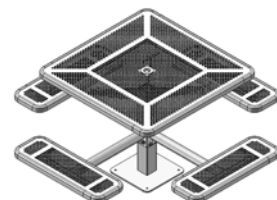

338 | 46" SINGLE PEDESTAL TABLE

- 46" square, octagon, or round top table with standard 1-9/16" I.D. umbrella hole
- Thermoplastic finish with powder coated frame
- 4" x 4" square post frame with 2-7/8" O.D. round support arms
- All stainless steel hardware
- Inground (S) or surface mount (SM)
- ADA accessible option available add with inground mount only
- See page 99 for color options and 98 for patterns

SQUARE	OCTAGON	ROUND
338-V	338-OV	338-RDV
338-P	338-OP	338-RDP
338-VR	338-OVR	
338-PR	338-OPR	

ADA SINGLE-SIDED

338H3-add (H3)

ADA DOUBLE-SIDED

338H2-add (H2)

338SM-P

358 | CAPRI SEATING TABLE

- 46" square or octagon table top with a standard 1-9/16" dia. umbrella hole
- Thermoplastic finish with powder coated frame
- 1-5/8" O.D. all MIG welded frame with walk-through design
- All stainless steel hardware
- Portable and/or surface mount
- Seating pattern options: perforated, diamond
- See page 99 for color options

SQUARE	OCTAGON	SQUARE 3-SEAT
358-VC	358-OVC	358H-VC
358-PC	358-OPC	358H-PC

230 | ROUND CONTOUR TABLE

- 46" table top with a standard 1-9/16" dia. umbrella hole
- Thermoplastic finish with powder coated frame
- 2-3/8" O.D. all bolt together walk-through frame
- All stainless steel hardware
- Portable and/or surface mount
- See page 99 for color options and 98 for patterns

46" TABLE	46" 3-SEAT TABLE
230-RDVC46	230H-RDVC46
230-RDPC46	230H-RDPC46