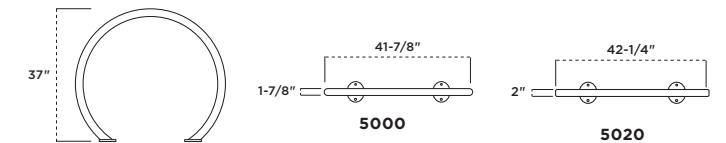

5000 | SOLSTICE RACK

5020 | HORIZONS RACK

- Capacity up to 2 bikes
- 1.9" O.D. round (5000) or 2" square (5020) framework x 11 gauge steel tubing
- Powder coated finish
- Inground (S) or surface mount (SM)
- See page 99 for color options

5060SM Flash Bike Rack, black

5060 | FLASH BIKE RACK

- Capacity up to 2 bikes
- 38-7/16" high x 26-1/4" wide
- Framework is 2-3/8" O.D. pipe
- Powder coated finish
- Inground (S) or surface mount (SM)
- See page 99 for color options