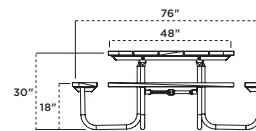

358-PT48 4-Seat 48" Square Table, pressure treated planks, galvanized frame

358 | 48" SQUARE TABLE

- 48" table with umbrella hole diameter 1-9/16" I.D.
- 1-5/8" O.D. all bolt together walk-through design
- 1" O.D. brace
- Available with recycled plastic lumber or wood planks
- Frame can be powder coated or hot-dip galvanized
- All galvanized hardware (for wood)
- All zinc plated hardware (for recycled plastic)
- Portable and/or surface mount
- See page 99 for frame color options and 97 for plank color options