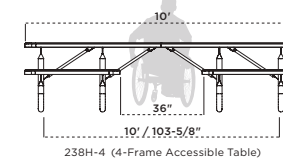

238H | EXTRA HEAVY-DUTY 8' DOUBLE SIDED ACCESSIBLE TABLE

- Available in an 8' ADA Accessible option with double-sided accessibility
- Thermoplastic finish with powder coated frame
- 2-3/8" O.D. frame with 1" O.D. brace
- All MIG welded frame with walk-through designs
- All stainless steel hardware
- Portable and/or surface mount
- **NEW** solid top option now available
- See page 99 for color options and 98 for patterns

ADA Double-Sided

- 238H-V8
- 238H-VR8
- 238H-P8
- 238H-PR8
- 238H-SD8
- 238-FV (frame only)

238 | EXTRA HEAVY-DUTY RECTANGULAR TABLE

- 4', 6' and 8' lengths
- Thermoplastic finish with powder coated frame
- 2-3/8" O.D. frame with 1" O.D. brace
- All MIG welded frame with walk-through designs
- All stainless steel hardware
- Portable and/or surface mount
- **NEW** solid top option now available
- Umbrella hole option is available for 6' and 8' tables
- See page 99 for color options and 98 for patterns

4 FOOT	6 FOOT	8 FOOT
238-V4	238-V6	238-V8
238-P4	238-VR6	238-VR8
—	238-P6	238-P8
—	238-PR6	238-PR8
—	238-FV (frame only)	238-FV (frame only)
—	238-V6U (with umbrella hole)	238-V8U (with umbrella hole)
—	238-P6U (with umbrella hole)	238-P8U (with umbrella hole)
—	238-SD6	238-SD8

238-3 | EXTRA HEAVY-DUTY SHELTER TABLE

- Available in 10' or 12' lengths with 3 frames
- Thermoplastic finish with powder coated frame
- 2-3/8" O.D. frame with 1" O.D. brace
- All MIG welded frame with walk-through designs
- All stainless steel hardware
- Portable and/or surface mount
- Includes 2 sections and 3 legs for added support
- See page 99 for color options and 98 for patterns

10 FOOT, 3-FRAME 12 FOOT, 3-FRAME

- 238-3-V10 238-3-V12
- 238-3-P10 238-3-P12
- 238-3-FV (frame only) 238-3-FV (frame only)

238HS | EXTRA HEAVY-DUTY SINGLE-SIDED ADA TABLE