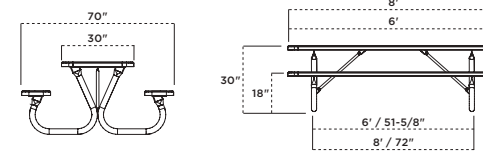

158HS-V8 8' Heavy-Duty Single Sided ADA Accessible Table, red diamond pattern, black frame