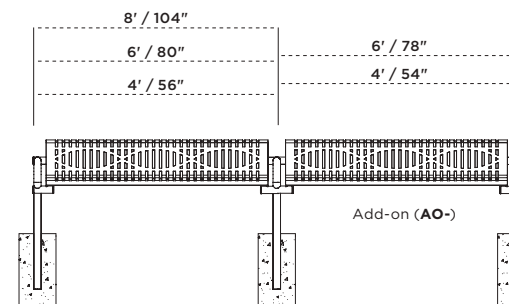

LEARN MORE

See page 4 to learn more about our customization and personalization options.