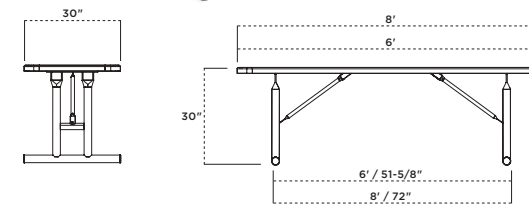

238U-V6 6' Utility Table, portable, red diamond pattern, black frame

238U | UTILITY TABLE

Utility Tables have an easy access design and are ideal for any park or restaurant.

- Available in 6' and 8' lengths with ADA accessibility
- Thermoplastic finish with powder coated frame
- 2-3/8" O.D. all MIG welded frame
- 1" O.D. brace
- All stainless steel hardware
- Portable only
- See page 99 for color options and 98 for patterns

6 FOOT	8 FOOT
238U-V6	238U-V8
238U-VR6	238U-VR8
238U-P6	238U-P8
238U-PR6	238U-PR8