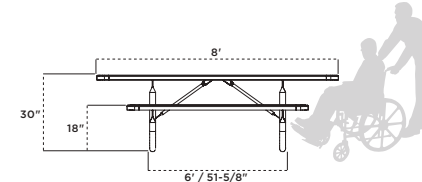

238H | EXTRA HEAVY-DUTY 8' DOUBLE SIDED ACCESSIBLE TABLE

- Available in an 8' ADA Accessible option with double-sided accessibility
- Thermoplastic finish with powder coated frame
- 2-3/8" O.D. frame with 1" O.D. brace
- All MIG welded frame with walk-through designs
- All stainless steel hardware
- Portable and/or surface mount
- **NEW** solid top option now available
- See page 99 for color options and 98 for patterns

ADA Double-Sided

- 238H-V8
- 238H-VR8
- 238H-P8
- 238H-PR8
- 238H-SD8
- 238-FV (frame only)