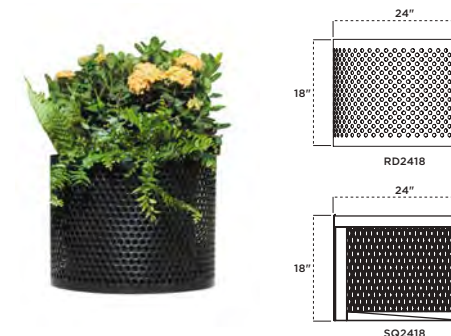

RD2418-P Round Planter, black perforated pattern

RD2418/SQ2418 | PLANTER

- 24" wide x 18" high planters
- Thermoplastic finish
- All MIG welded frame
- Diamond (V) or Perforated (P) design
- Portable and/or surface mount
- 01-05-0212 liner sold separately
- See page 99 for color options

SQUARE	ROUND
SQ2418-V	RD2418-V
SQ2418-P	RD2418-P