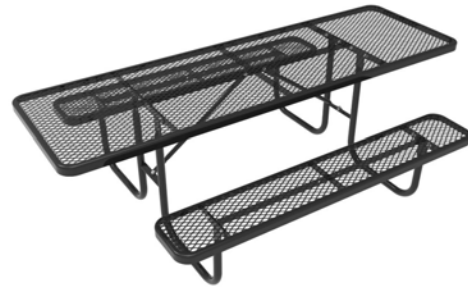

158H-V8 8' Heavy-Duty Rectangular Table, red diamond pattern, black frame

158H | HEAVY-DUTY 8' DOUBLE SIDED ADA ACCESSIBLE TABLE

- Available in an 8' ADA accessible option with double-sided handicap accessibility
- Thermoplastic finish with powder coated frame
- 1-5/8" O.D. all MIG welded frame
- 1" O.D. brace
- All stainless steel hardware
- Portable and/or surface mount
- See page 99 for color options and 98 for patterns

ADA DOUBLE SIDED

158H-V8
158H-VR8
158H-P8
158-PR8
158-FV (frame only)