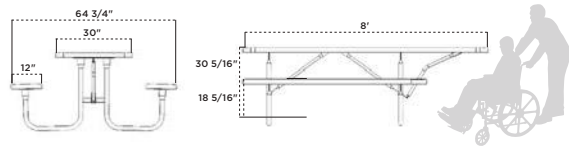

158HS | HEAVY-DUTY 8' SINGLE SIDED ADA ACCESSIBLE TABLE

- Available in an 8' ADA accessible option with single-sided handicap accessibility
- Thermoplastic finish with powder coated frame
- 1-5/8" O.D. bolt together frame
- 1" O.D. brace
- All stainless steel hardware
- Portable and/or surface mount
- See page 99 for color options and 98 for patterns

ADA SINGLE SIDED

158HS-V8
158HS-VR8
158HS-P8
158HS-PR8
158-FV (frame only)

BT158-V6 6' Heavy-Duty Bolt-Thru Rectangular Table, green diamond pattern, black frame

BT158 | HEAVY-DUTY BOLT-THRU TABLE

- Available in 6' and 8' lengths
- Thermoplastic finish with powder coated frame
- 1-5/8" O.D. bolt together frame
- 1" O.D. brace
- All stainless steel hardware
- Portable and/or surface mount
- See page 99 for color options and 98 for patterns

6 FOOT	8 FOOT
BT158-V6	BT158-V8
BT158-VR6	BT158-VR8
BT158-P6	BT158-P8
BT158-PR6	BT158-PR8
BT158-FV (frame only)	BT158-FV (frame only)