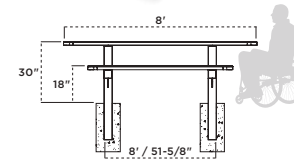

347 | RECTANGULAR DUAL PEDESTAL

- Available in 6' and 8' lengths with ADA accessibility (8' inground mount only)
- Thermoplastic top and seats with powder coated frame
- 4" x 4" square all MIG welded frame and support arms
- All stainless steel hardware
- Inground (S) or surface mount (SM)
- See page 99 for color options and 98 for patterns

6 FOOT	8 FOOT	ADA 8 FOOT
347-V6	347-V8	347H-V8
347-P6	347-P8	347H-P8
347-VR6	347-VR8	347H-VR8
347-PR6	347-PR8	347H-PR8