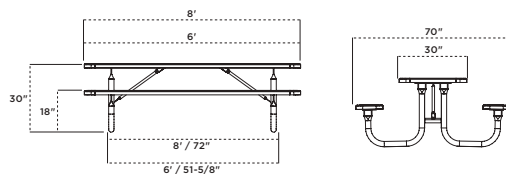

238 | EXTRA HEAVY-DUTY RECTANGULAR TABLE

- 4', 6' and 8' lengths
- Thermoplastic finish with powder coated frame
- 2-3/8" O.D. frame with 1" O.D. brace
- All MIG welded frame with walk-through designs
- All stainless steel hardware
- Portable and/or surface mount
- **NEW** solid top option now available
- Umbrella hole option is available for 6' and 8' tables
- See page 99 for color options and 98 for patterns

4 FOOT	6 FOOT	8 FOOT
238-V4	238-V6	238-V8
238-P4	238-VR6	238-VR8
—	238-P6	238-P8
—	238-PR6	238-PR8
—	238-FV (frame only)	238-FV (frame only)
—	238-V6U (with umbrella hole)	238-V8U (with umbrella hole)
—	238-P6U (with umbrella hole)	238-P8U (with umbrella hole)
—	238-SD6	238-SD8