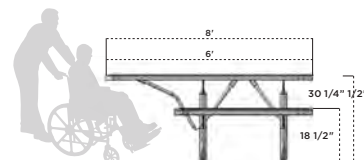

238HS | EXTRA HEAVY-DUTY SINGLE-SIDED ADA TABLE

- 6' and 8' lengths
- ADA accessible
- Thermoplastic finish with powder coated frame
- 2-3/8" O.D. all MIG welded frame
- Features walk-through design
- 1" O.D. brace
- All stainless steel hardware
- See page 99 for color options and 98 for patterns

6 FOOT	8 FOOT
238HS-P6*	238HS-V8
238HS-V6*	238HS-VR8
—	238HS-P8
—	238HS-PR8
—	238HS-FV (frame only)

*Must be installed with surface mount clamps or inground post.