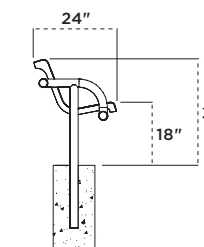

LEARN MORE

See page 4 to learn more about our customization and personalization options.