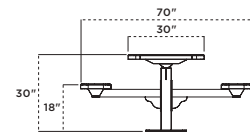

4 FOOT	6 FOOT
337-V4	337-V6
337-P4	337-P6
—	337-VR6
—	337-PR6

349 | MULTI PEDESTAL TABLE

- Available in 6', and 8' lengths with ADA accessibility (8' only)
- Thermoplastic finish with powder coated frame
- 4" square post all MIG welded frame with walk-through design
- All stainless steel hardware
- Inground (S) or surface mount (SM)
- See page 99 for color options and 98 for patterns