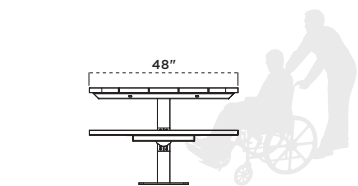

338H2 (Double-Sided Accessibility)