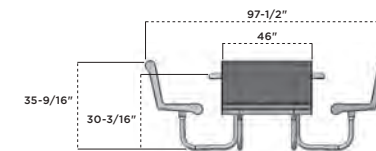

358 | CAPRI SEATING TABLE

- 46" square or octagon table top with a standard 1-9/16" dia. umbrella hole
- Thermoplastic finish with powder coated frame
- 1-5/8" O.D. all MIG welded frame with walk-through design
- All stainless steel hardware
- Portable and/or surface mount
- Seating pattern options: perforated, diamond
- See page 99 for color options

SQUARE	OCTAGON	SQUARE 3-SEAT
358-VC	358-OVC	358H-VC
358-PC	358-OPC	358H-PC