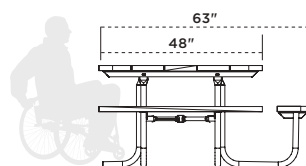

358H | ADA 48" SQUARE TABLE

- 48" table with umbrella hole diameter 1-9/16" I.D.
- ADA accessible with 3-seat
- 1-5/8" O.D. all bolt together walk-through design
- 1" O.D. brace
- Frame can be powder coated or hot-dip galvanized
- All galvanized hardware (for wood)
- All zinc plated hardware (for recycled plastic)
- Portable and/or surface mount
- See page 99 for frame color options and 97 for plank color options

ADA 3-SEAT TABLE

- 358H-U48
- 358H-PT48
- 358H-T48
- 358H-R48
- 358-F (frame only)