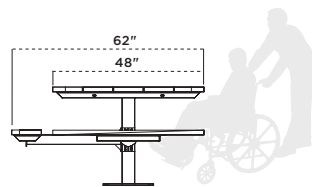

338H3 (Single-Sided Accessibility)

338H | 48" ADA SINGLE PEDESTAL TABLE

- ADA accessible with 2-seat or 3-seat inground option

ADA 3-SEAT

338H3-U48	338H2-U48
338H3-PT48	338H2-PT48
338H3-T48	338H2-T48
338H3-R48	338H2-R48