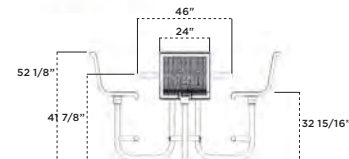

BISTRO TABLE

365-RDV
365-RDP