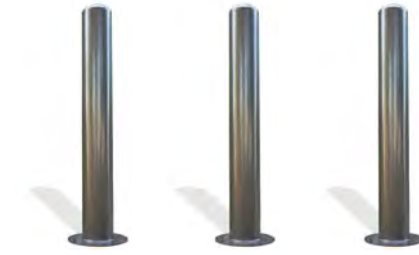

2603/2604 | RICHMOND BOLLARD

- 6" diameter
- Available in 3' and 4' heights
- 1 and 2 Loop options available for use with chain
- Powder coated finish
- Surface mount (SM) and inground (S)
- See page 99 for color options

	3 FOOT	4 FOOT
6" diameter	2603	2604