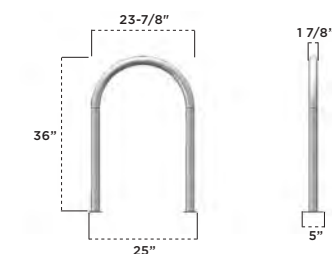

5050 | U BIKE RACK

- Capacity up to 2 bikes
- Powder coated finish
- Inground (S) or surface mount (SM)
- See page 99 for color options