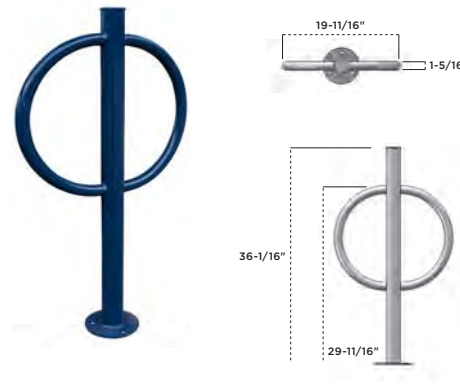

5040SM Hitch Rack, ultra blue