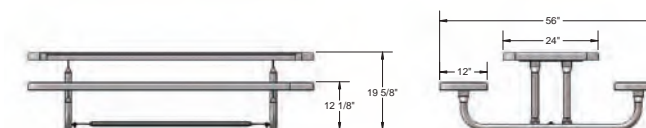

4 FOOT	6 FOOT	8 FOOT
158PS-V4	158PS-V6	158PS-V8
158PS-P4	158PS-P6	158PS-P8