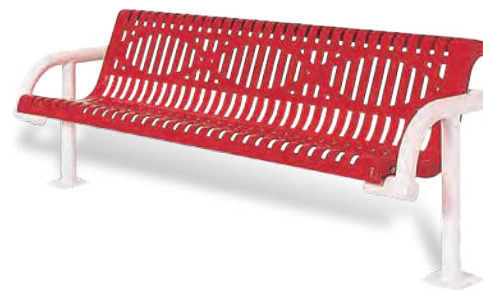

975SM-W6 6' Contour Cantilevered Bench with Back, surface mount, red wave pattern, white frame

975 | CONTOUR CANTILEVERED BENCH WITH BACK

- Available in 4', 6', and 8' lengths and can be extended with 4', 6', or 8' add-on (AO) benches
- Thermoplastic finish with powder coated frame
- Heavy-duty 2-3/8" O.D. all MIG welded frame
- All stainless steel hardware
- Inground (S) or surface mount (SM)
- See page 99 for color options and 98 for seating patterns
- Optional Center Arm Kit (965-ARM) sold separately

4 FOOT	6 FOOT	8 FOOT
975-V4	975-V6	975-V8
975-P4	975-P6	975-P8
975-FB4	975-FB6	975-FB8
975-W4	975-W6	975-W8
975-S4	975-S6	975-S8