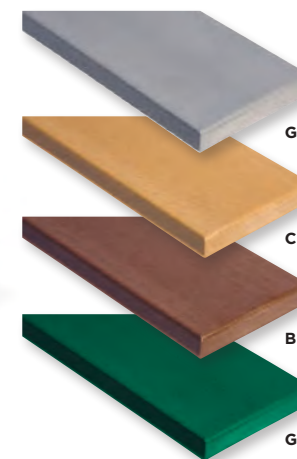

ALUMINUM PLANKS

- 2" x 10" size
- 6063-T6 extruded aluminum alloy

(A) ANODIZED

- Used for table tops, seats, and backs on most products

RECYCLED PLANKS

- 2" x 10", 2" x 4", 3" x 4", and 4" x 4" sizes
- Rounded edges
- 100% recycled plastic with color
- Ask about custom color options