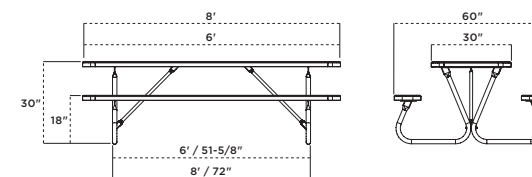

TABLES

158 | HEAVY-DUTY RECTANGULAR TABLE

- 4', 6', and 8' lengths with walk-through design
- Thermoplastic finish with powder coated frame
- 1-5/8" O.D. all MIG welded frame
- 1" O.D. brace
- All stainless steel hardware
- Portable and/or surface mount
- See page 99 for color options and 98 for patterns

4 FOOT	6 FOOT	8 FOOT
158-V4	158-V6	158-V8
158-P4	158-VR6	158-VR8
—	158-P6	158-P8
—	158-PR6	158-PR8
—	158-FV (frame only)	158-FV (frame only)

Great for outdoor classrooms!

158H | HEAVY-DUTY 8' DOUBLE SIDED ADA ACCESSIBLE TABLE

- Available in an 8' ADA accessible option with double-sided handicap accessibility
- Thermoplastic finish with powder coated frame
- 1-5/8" O.D. all MIG welded frame
- 1" O.D. brace
- All stainless steel hardware
- Portable and/or surface mount
- See page 99 for color options and 98 for patterns

ADA DOUBLE SIDED

158H-V8
158H-VR8
158H-P8
158-PR8
158-FV (frame only)

BT238 | EXTRA HEAVY-DUTY BOLT-THRU TABLE

- Available in 6' and 8' lengths
- Thermoplastic finish with powder coated frame
- 2-3/8" O.D. all bolt together walk-through frame
- 1" O.D. brace
- All stainless steel hardware
- Portable and/or surface mount
- See page 99 for color options and 98 for patterns

6 FOOT	8 FOOT
BT238-V6	BT238-V8
BT238-VR6	BT238-VR8
BT238-P6	BT238-P8
BT238-PR6	BT238-PR8
BT238-FV (frame only)	BT238-FV (frame only)
BT238H	

158HS | HEAVY-DUTY 8' SINGLE SIDED ADA ACCESSIBLE TABLE

- Available in an 8' ADA accessible option with single-sided handicap accessibility
- Thermoplastic finish with powder coated frame
- 1-5/8" O.D. bolt together frame
- 1" O.D. brace
- All stainless steel hardware
- Portable and/or surface mount
- See page 99 for color options and 98 for patterns

ADA SINGLE SIDED

158HS-V8
158HS-VR8
158HS-P8
158HS-PR8
158-FV (frame only)