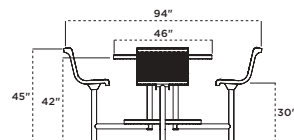

361L-RDV Low Round Food Court Table, portable, green diamond pattern, black frame